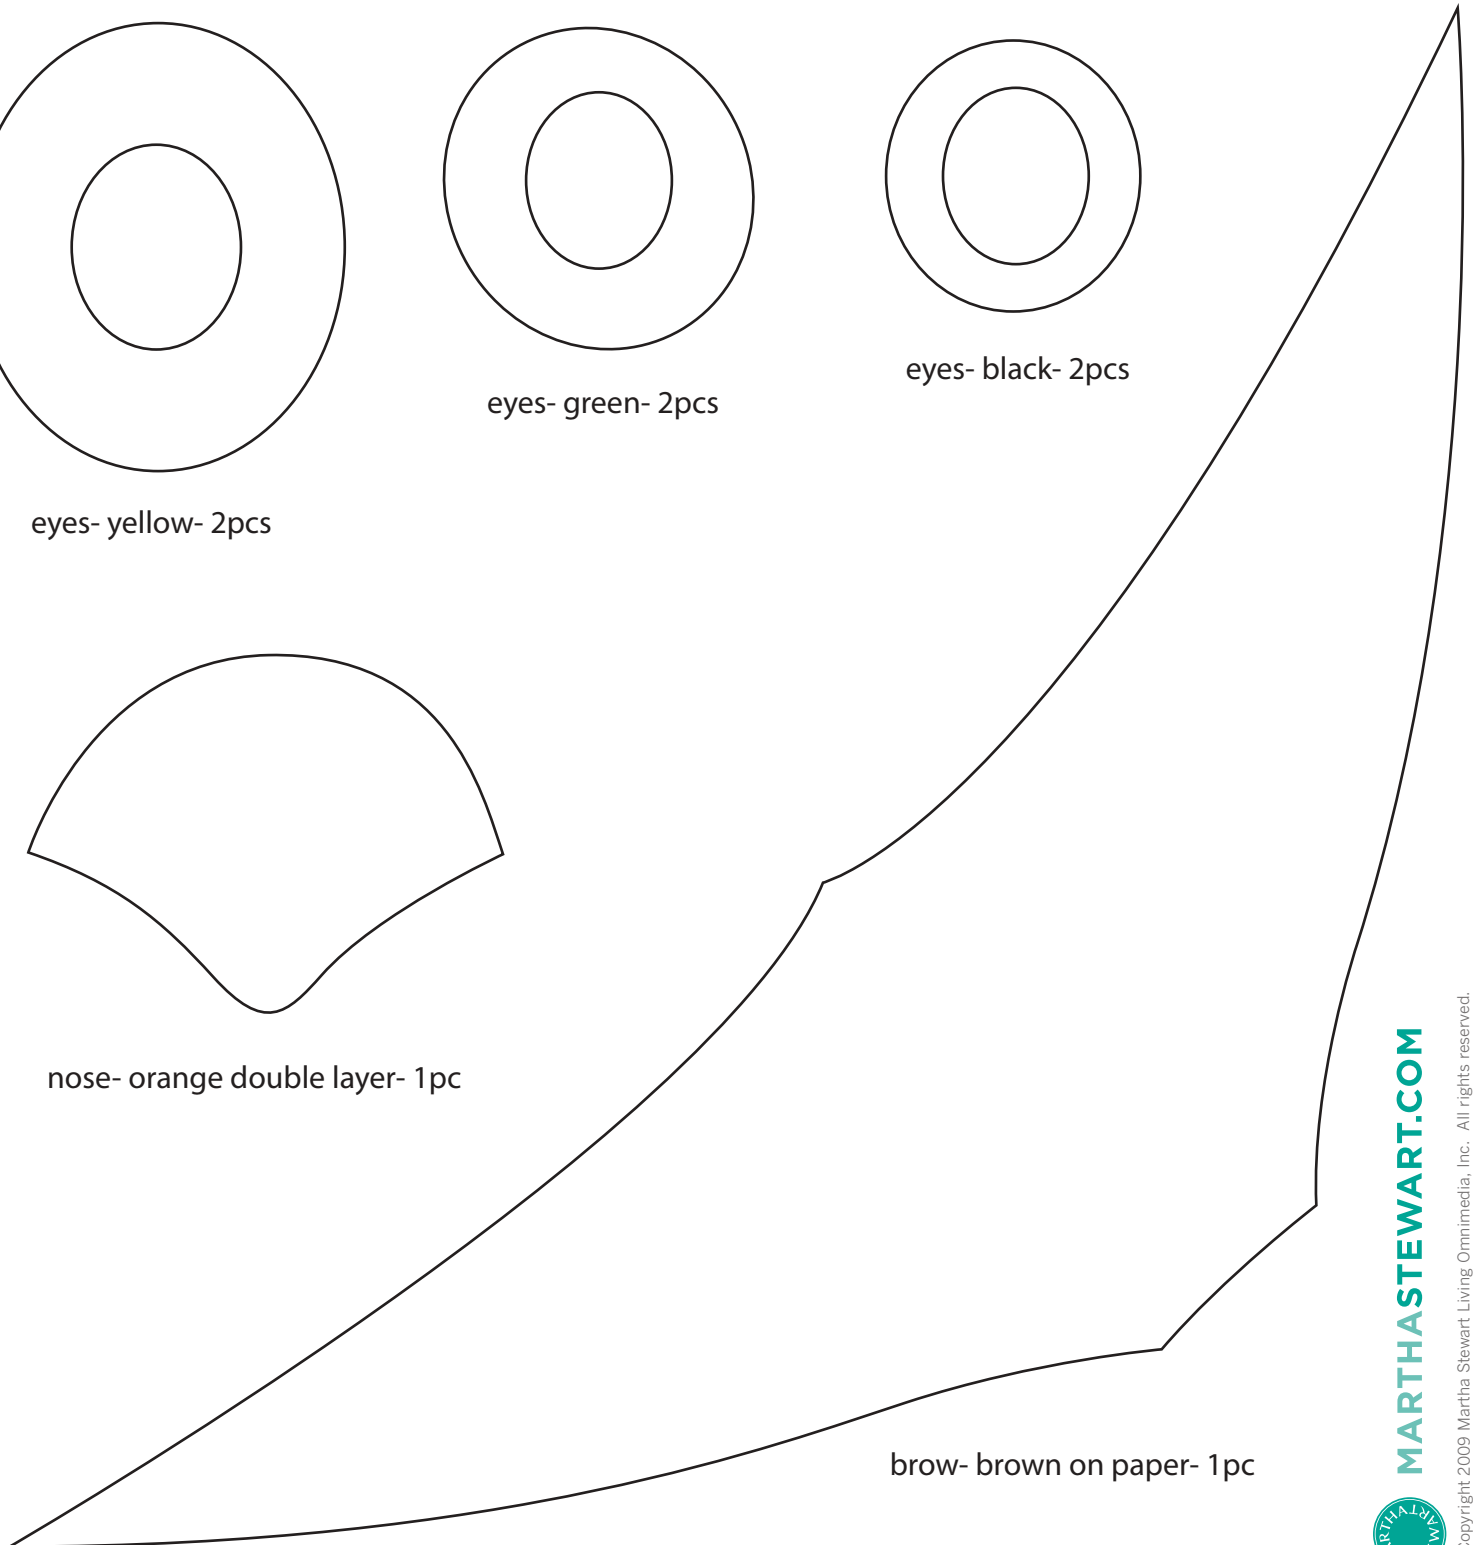

OWL MASK

edge of brow- gray, trim with scalloped scissors- 2pc

edge of eyes- gray- 2pc

eyes- yellow- 2pcs

eyes- green- 2pcs

eyes- black- 2pcs

nose- orange double layer- 1pc

brow- brown on paper- 1pc