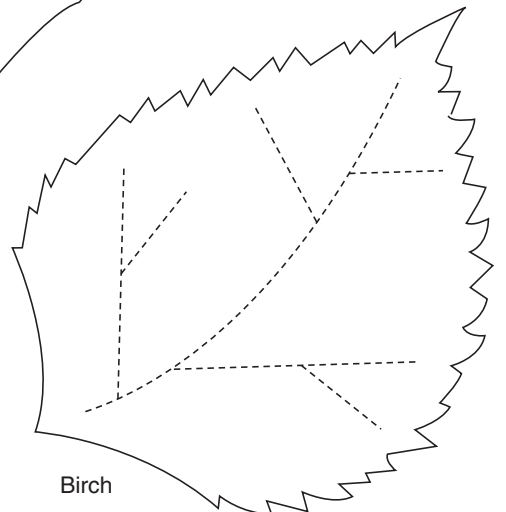

TEMPLATE

Enlarge leaf shapes 167% to match original.

Grape

Ginkgo

Eastern Redbud

Maple

Oak

Birch